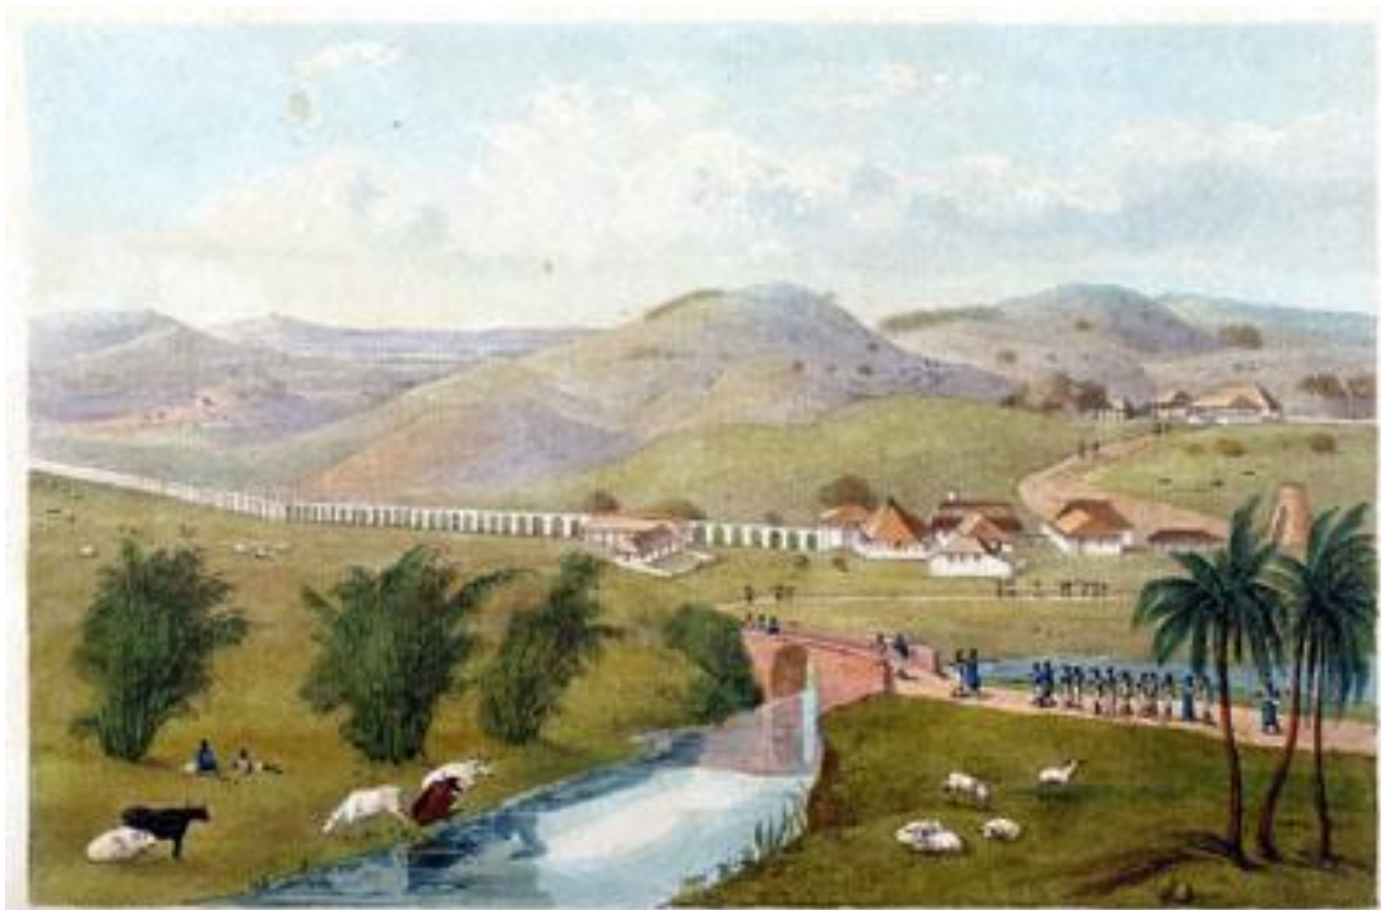

Near the River Hayoung.

IMAGE 1

IMAGE 2

IMAGE 3

IMAGE 4

BRANDING SLAVES.

F. C. Powell, del.

Leitão de St. Domingo, San Pedro, Ariz.

Leitão, Ariz.

FACTORY OF A BARRACK-MAN

INTERIOR OF A DISTILLERY,  
*on Philadelphia & Maryland*

*Plano da Reforma das moer  
das epuadeiro das Engenhos  
de ajuicar por  
Jeroumo Vieira da Abreu  
Vizinho da Cidade de S. Sebastião  
do Rio de Janeiro*

Painted by James Mitchell

Engraved by J. Mitchell

*Treaty Estate*  
of ...

Published by ...

SOULEVEMENT DES NEGRES  
à la Jamaïque.

en 1789.