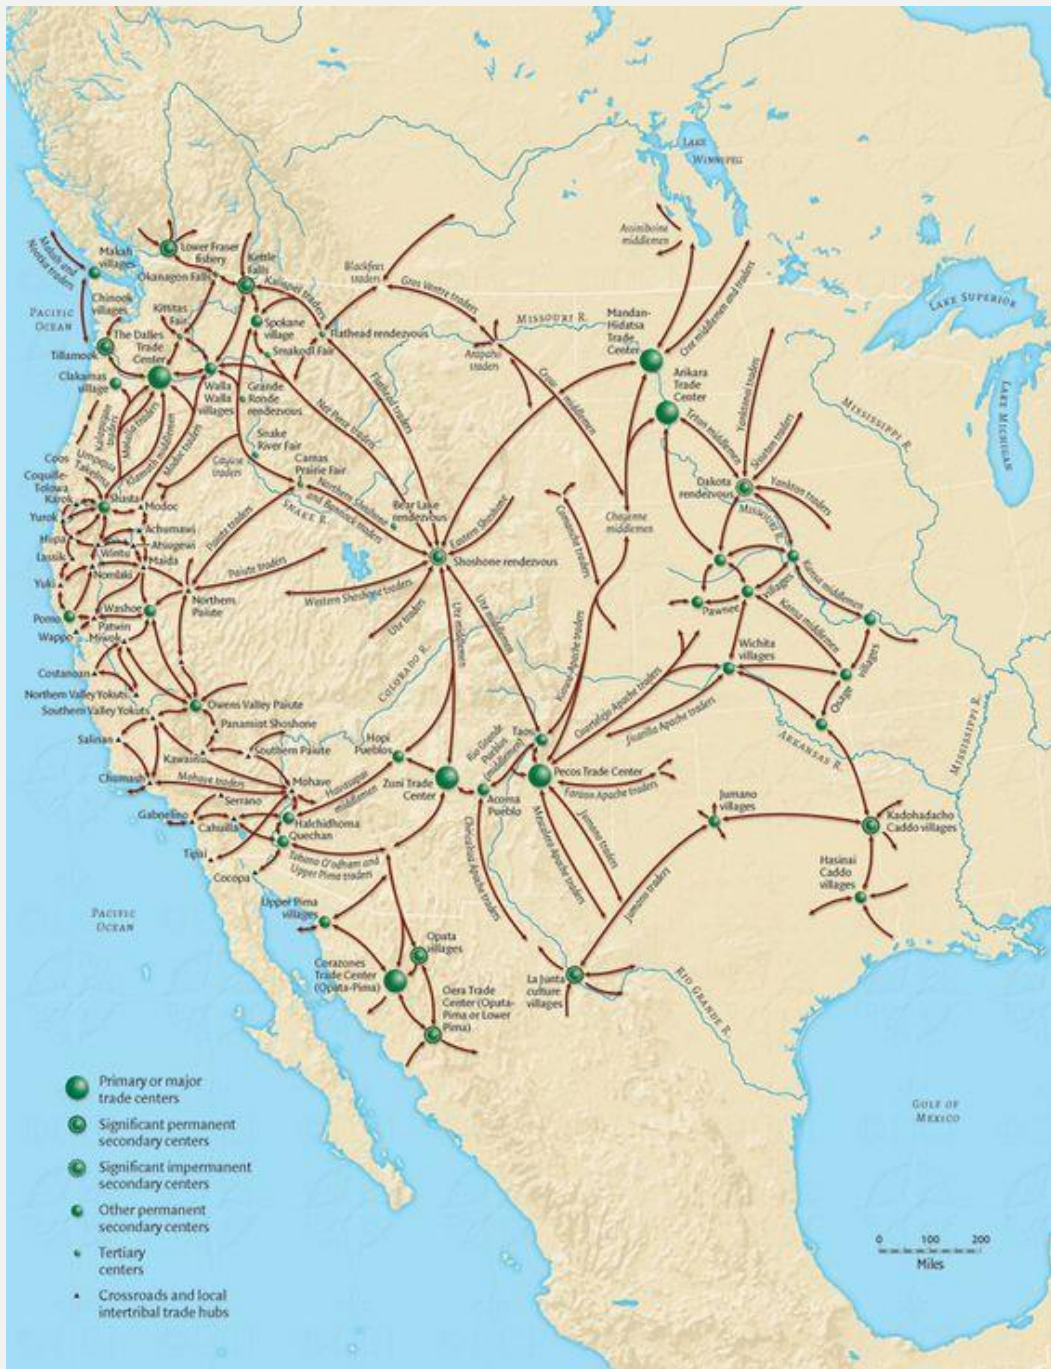

VISUALS: NATIVES BEFORE EUROPEAN CONTACT

Southwestern Societies (Pueblo)

Societies in the Great Plains (Comanche, Sioux)

Societies in the Mississippi River Valley

Societies in the Northeast

alamy stock photo

J2D58X
www.alamy.com

Societies in the Northwest (Chinook)

Duke of York being James Livingston
the architect presented a plan