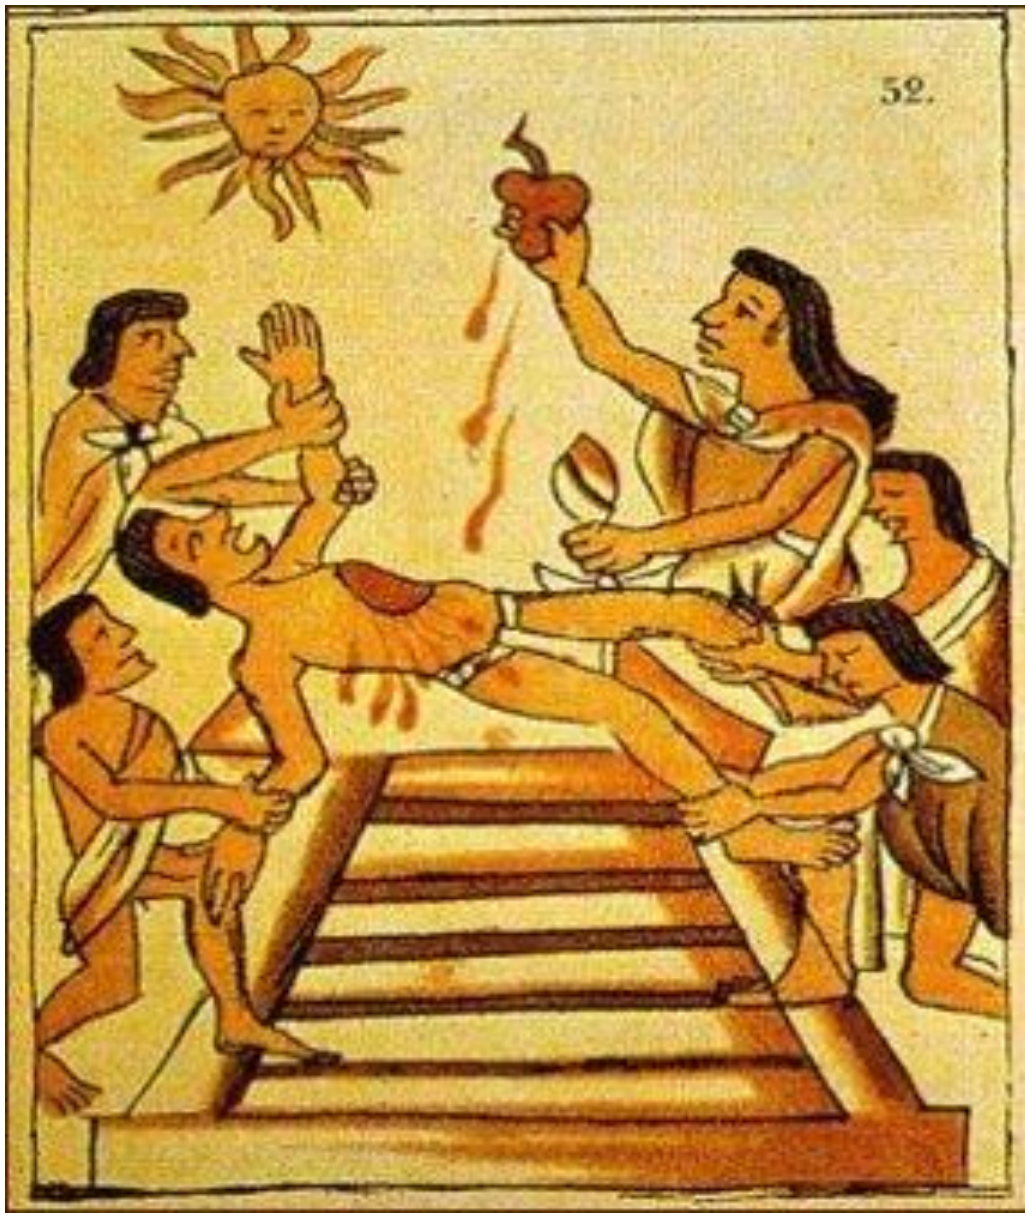

Visuals: Mesoamerica

Aztec

The background features abstract, overlapping geometric shapes in various shades of blue, ranging from light sky blue to deep navy blue. These shapes are primarily located on the right side of the frame, creating a modern, layered effect against the white background.

Inca

The background features abstract, overlapping geometric shapes in various shades of blue, ranging from light sky blue to deep navy blue. These shapes are primarily located on the right side of the frame, creating a modern, layered effect against the white background.